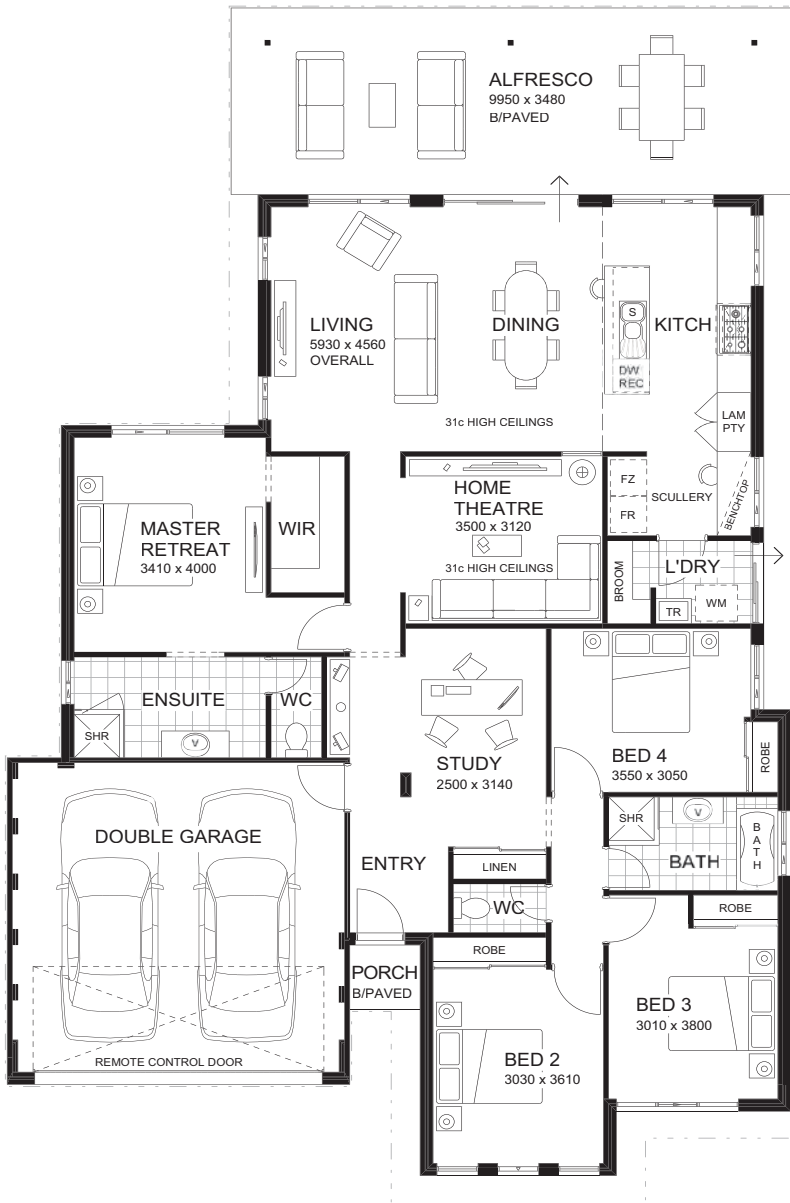

The Carburnup | 241m²

SMALL PRICE...
**HUGE
 VALUE!**

← Suited to 15m lots →

Just because you want an affordable home, doesn't mean you have to skimp on quality. The Carburnup from WA Country Builders is a truly affordable family home with all the must haves of luxury living.

READY TO MOVE IN!

Stylish upgraded elevation

Exciting kitchen/scullery layout

Massive alfresco entertaining areas

High 31c ceilings to living area

Stone kitchen benchtops

Much more!

**COMPLETE HOUSE & LAND
 PACKAGES AT SEAFIELDS
 ESTATE from just**