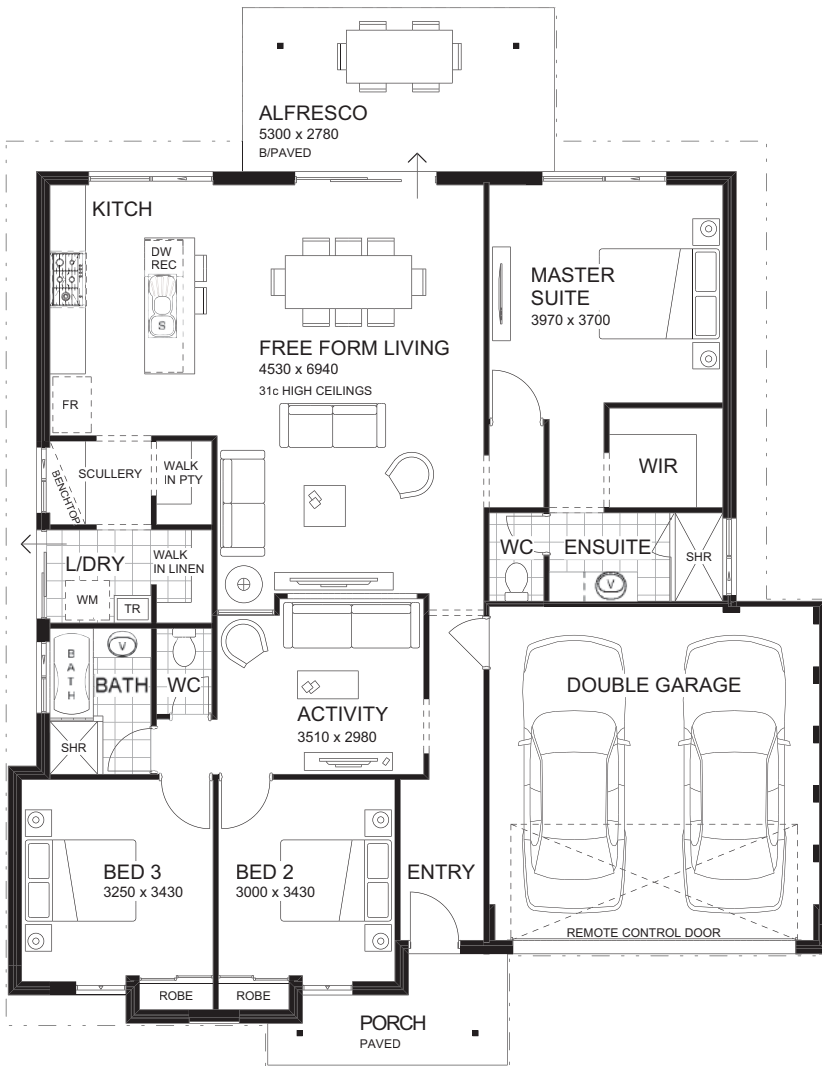

The Donnelly | 195m²

SMALL PRICE...
**HUGE
 VALUE!**

← Suited to 15m lots →

Just because you want an affordable home, doesn't mean you have to skimp on quality. The Donnelly from WA Country Builders is a truly affordable home with all the must haves of luxury living, perfect for investors.

READY TO MOVE IN!

Stylish upgraded elevation

Exciting kitchen/scullery layout

High 31c ceilings to living area

Stone kitchen benchtops

Floor coverings & window treatments

Much more!

**COMPLETE HOUSE & LAND
 PACKAGES AT SEAFIELDS
 ESTATE from just**