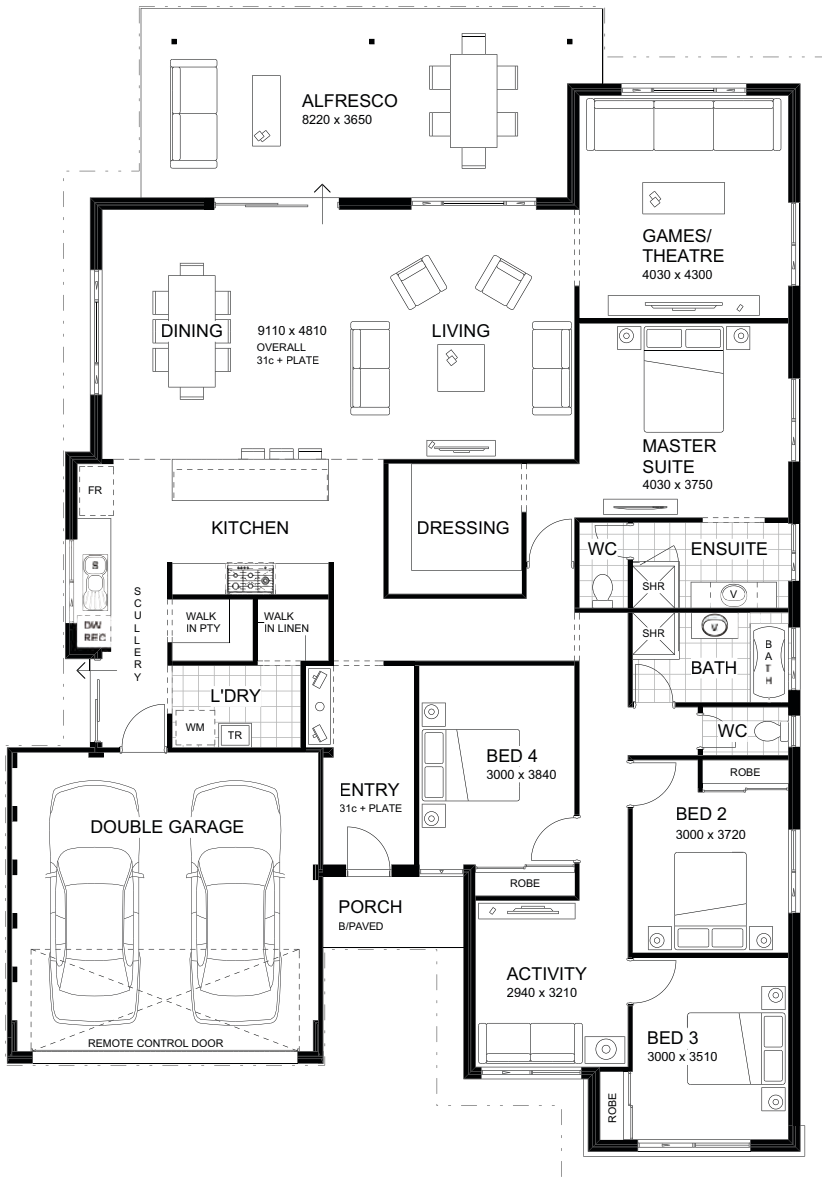

The Wright | 283m<sup>2</sup>

SMALL PRICE...  
**HUGE  
 VALUE!**

← Suited to 16.8m lots →

Just because you want an affordable home, doesn't mean you have to skimp on quality. The Wright from WA Country Builders is a truly affordable family home with all the must haves of luxury living.

**READY TO MOVE IN!**

Stylish upgraded elevation

Exciting kitchen/scullery layout

Massive alfresco entertaining areas

High 31c ceilings to living area

Stone kitchen benchtops

Much more!

**COMPLETE HOUSE & LAND  
 PACKAGES AT SEAFIELDS  
 ESTATE from just**